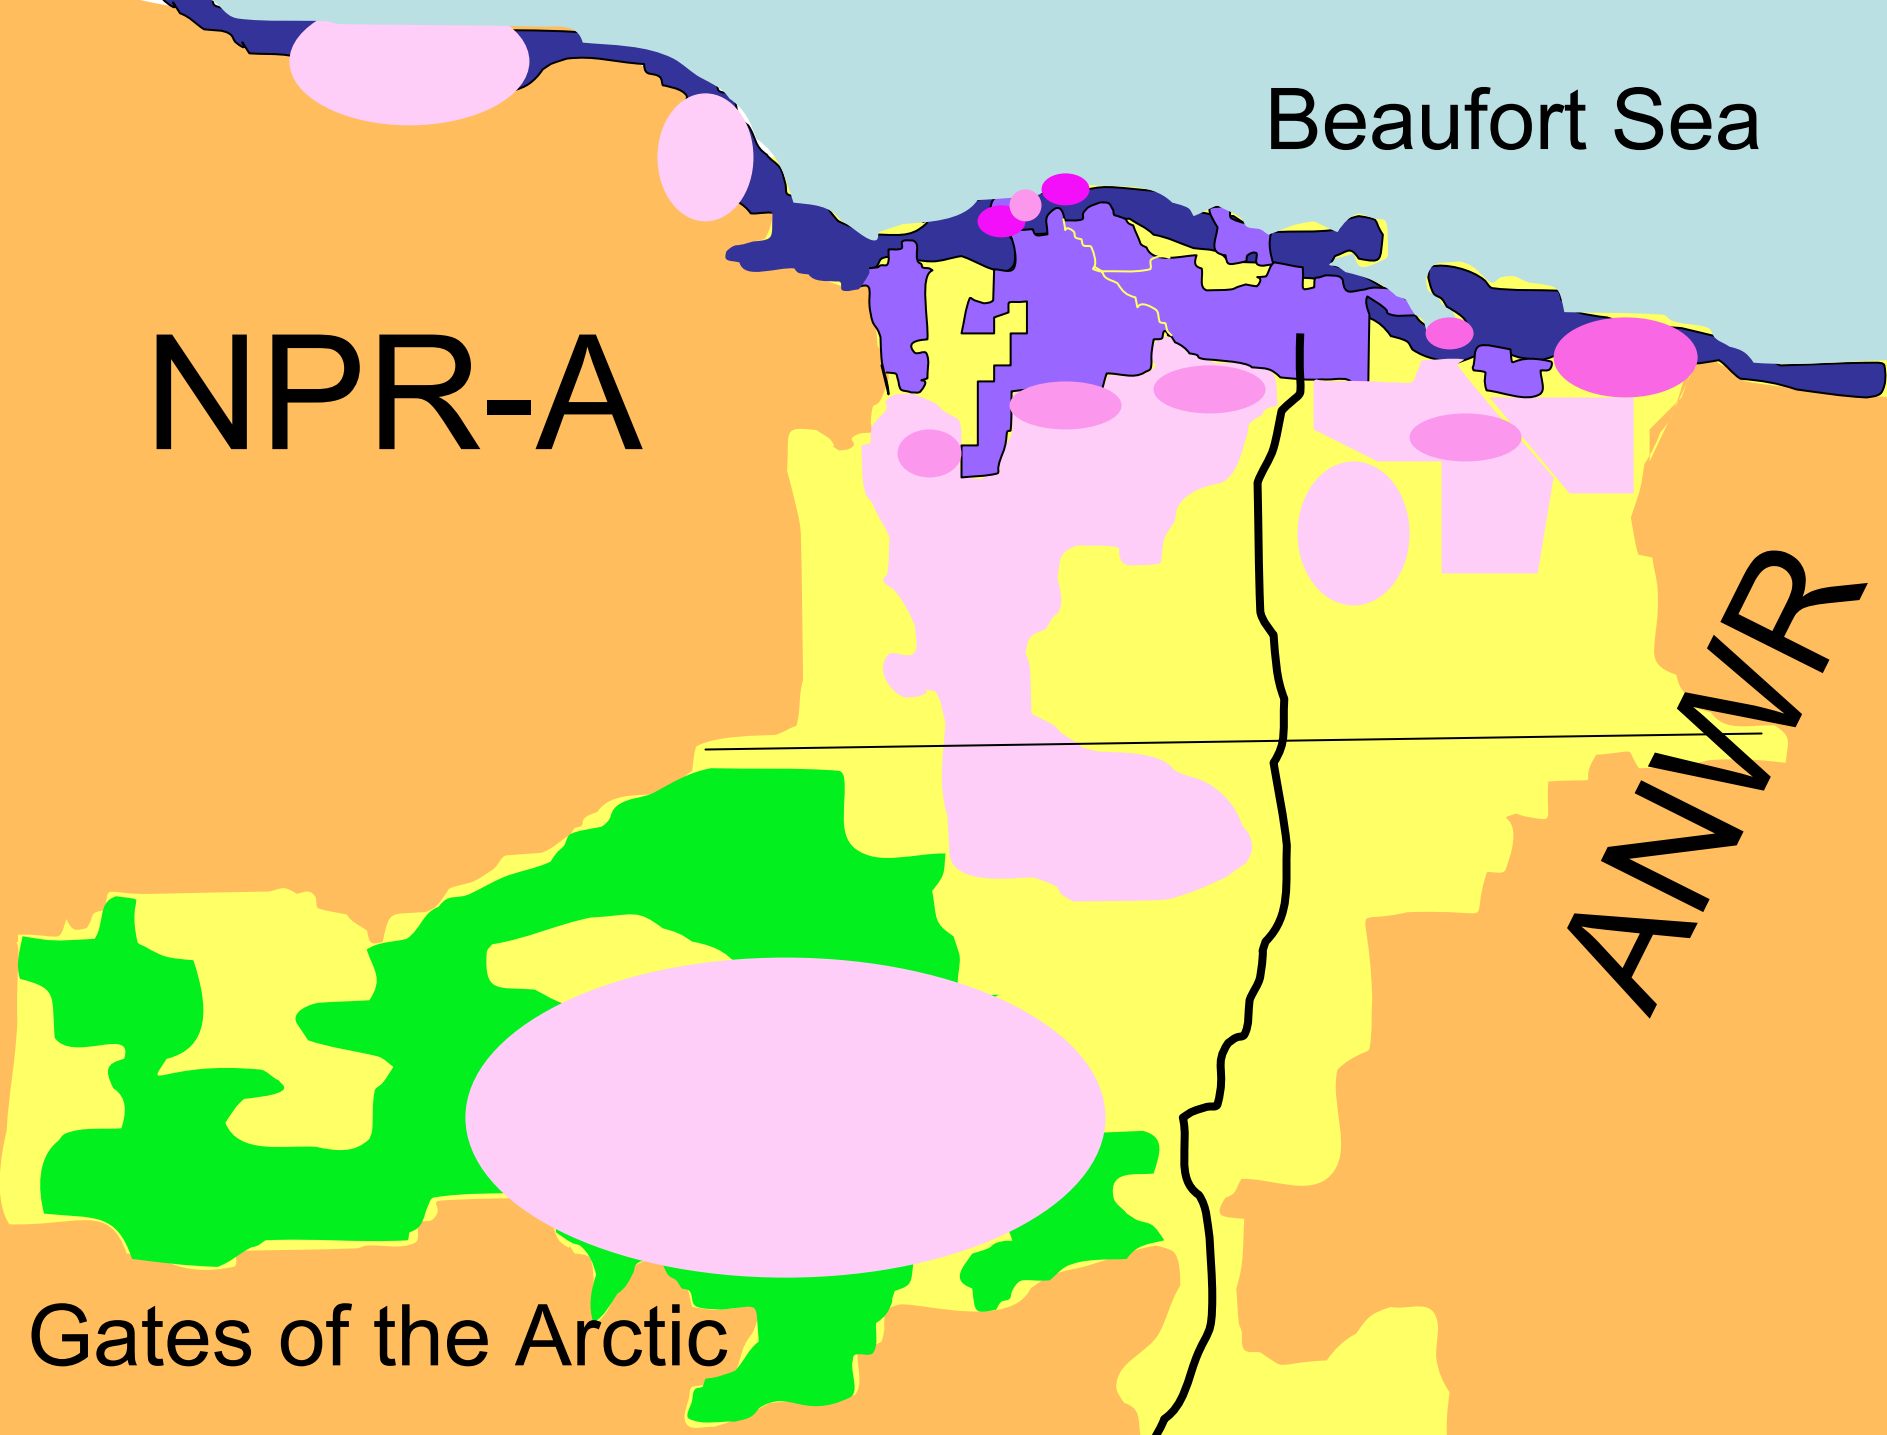

Liberty Pt. Thomson

ANMWR

Gates of the Arctic

Beaufort Sea

NPR-A

Tuvaq

Cronus

Whiskey Gulch

NE Storms

Jacob's Ladder

ANWR

Gates of the Arctic

Beaufort Sea

NPR-A

ANWR

Gates of the Arctic

Beaufort Sea

NPR-A

ANWR

Gates of the Arctic

Beaufort Sea

NPR-A

ANWR

Gates of the Arctic

Nikaitchuq

Tuvaqa

Oooguruk

Milne Pt.

North Star

Alpine

Kuparuk

Prudhoe Bay