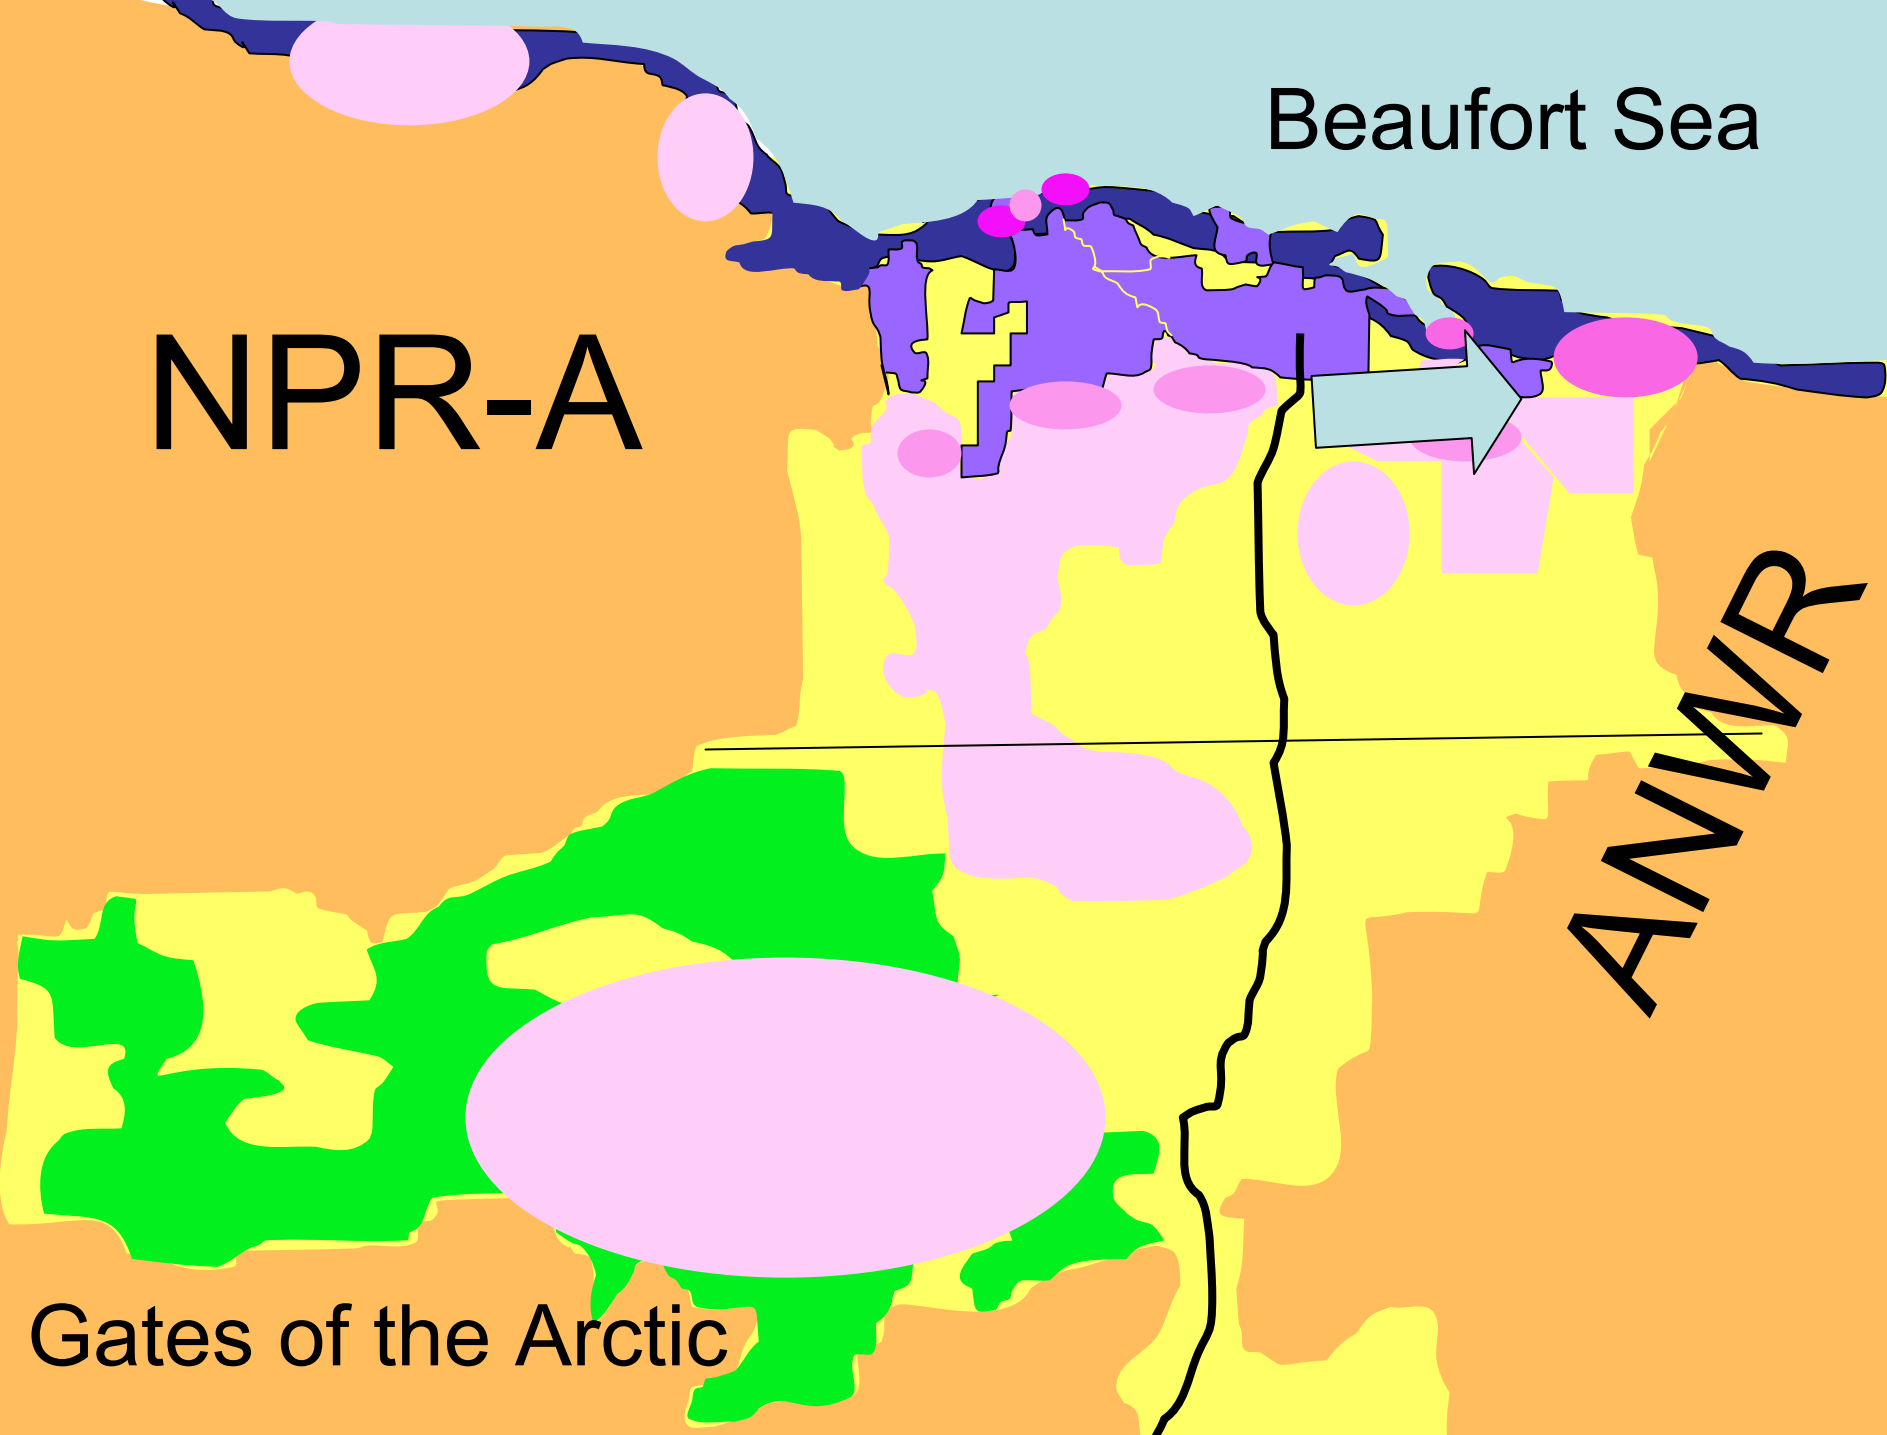

Liberty Pt. Thomson

ANMWR

Gates of the Arctic

Beaufort Sea

NPR-A

Tuvaq

Cronus

Whiskey Gulch

NE Storms

Jacob's Ladder

ANWR

Gates of the Arctic

Beaufort Sea

NPR-A

ANWR

Gates of the Arctic

Beaufort Sea

NPR-A

ANWR

Gates of the Arctic

Beaufort Sea

NPR-A

ANWR

Gates of the Arctic

Nikaitchuq

Tuvaqa

Oooguruk

Milne Pt.

North Star

Alpine

Kuparuk

Prudhoe Bay